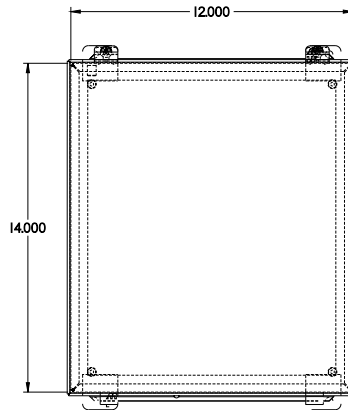

PART No. 1414M8

for more information visit
www.hammfg.com

Data subject to change without notice

TOP VIEW

ISOMETRIC VIEW

BACK VIEW

LEFT SIDE VIEW

FRONT VIEW

RIGHT SIDE VIEW

INNER PANEL

BOTTOM VIEW