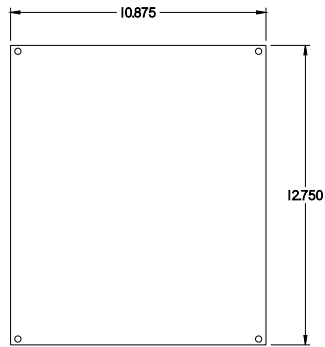

PART No. 1414M8

for more information visit
www.hammfg.com

Data subject to change without notice

TOP VIEW

ISOMETRIC VIEW

BACK VIEW

LEFT SIDE VIEW

FRONT VIEW

RIGHT SIDE VIEW

INNER PANEL

BOTTOM VIEW